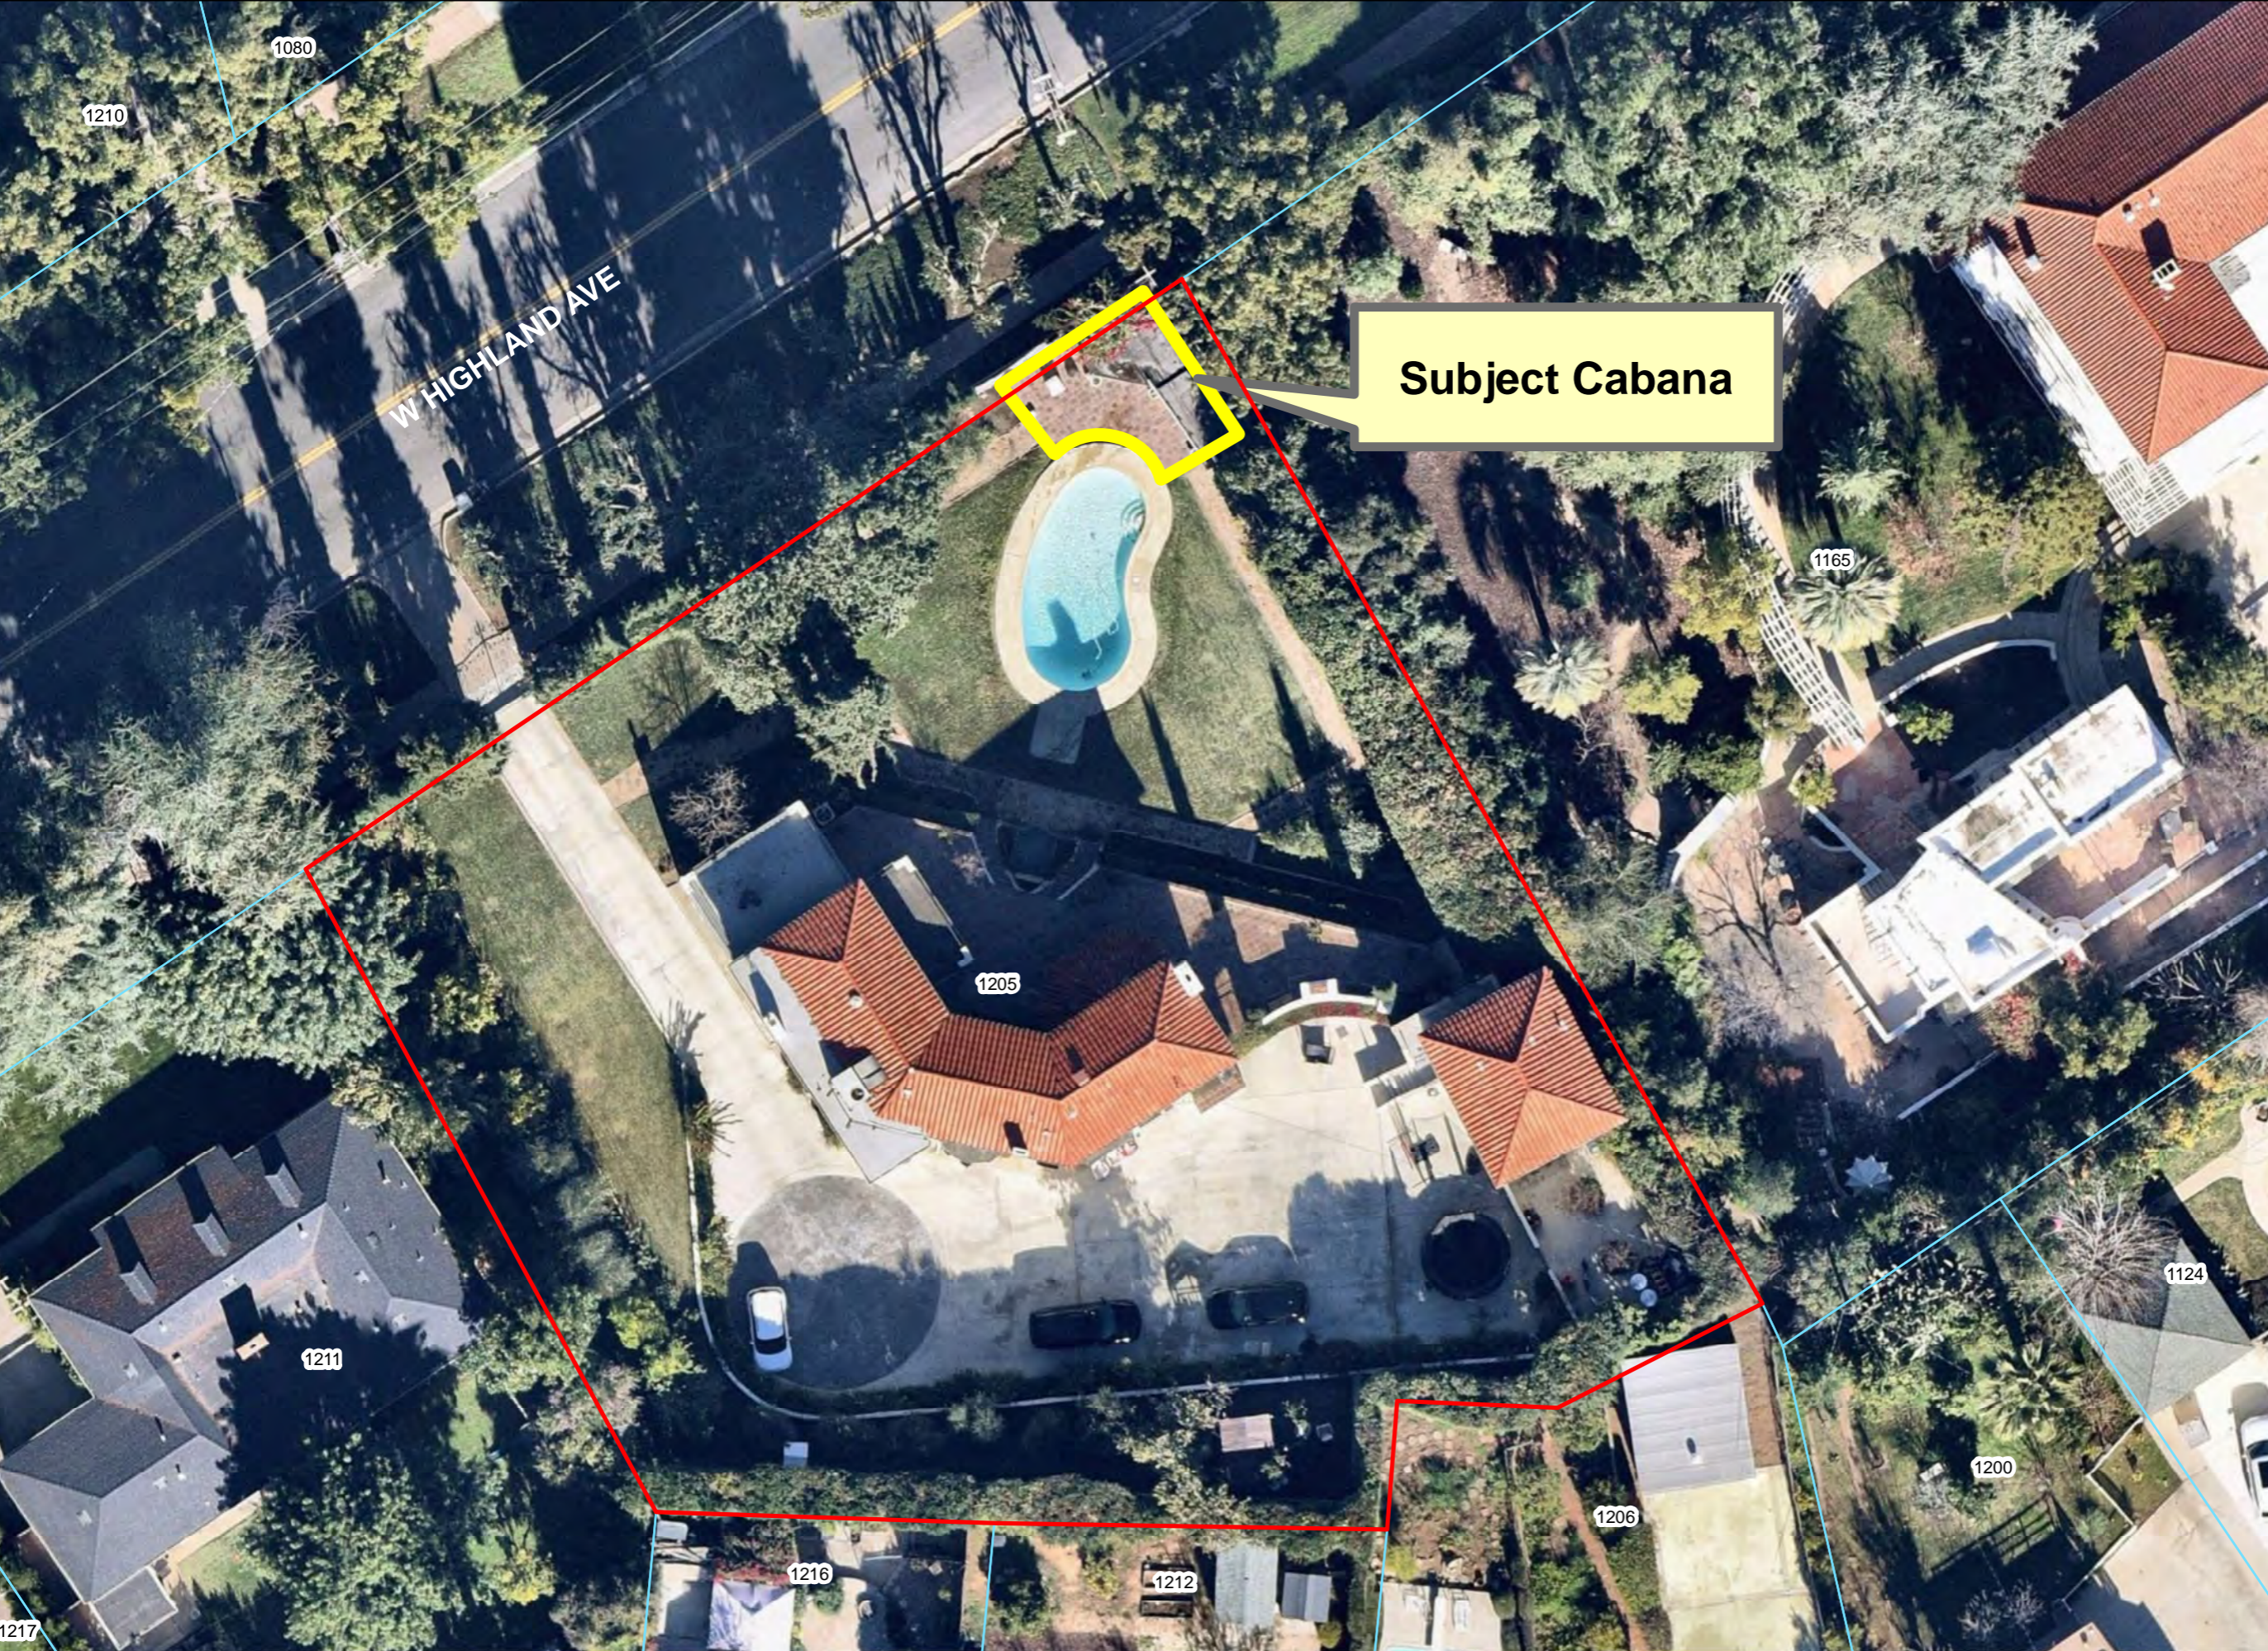

W HIGHLAND AVE

CEDAR AVE

CROWN ST

S SAN MATEO ST

Subject Cabana

W HIGHLAND AVE

This map was produced by the City of Redlands, Geographic Information System. The City of Redlands assumes no warranty or legal responsibility for the information contained on this map. The data used to generate this map is dynamic in nature, therefore the information shown may or may not be the most current.