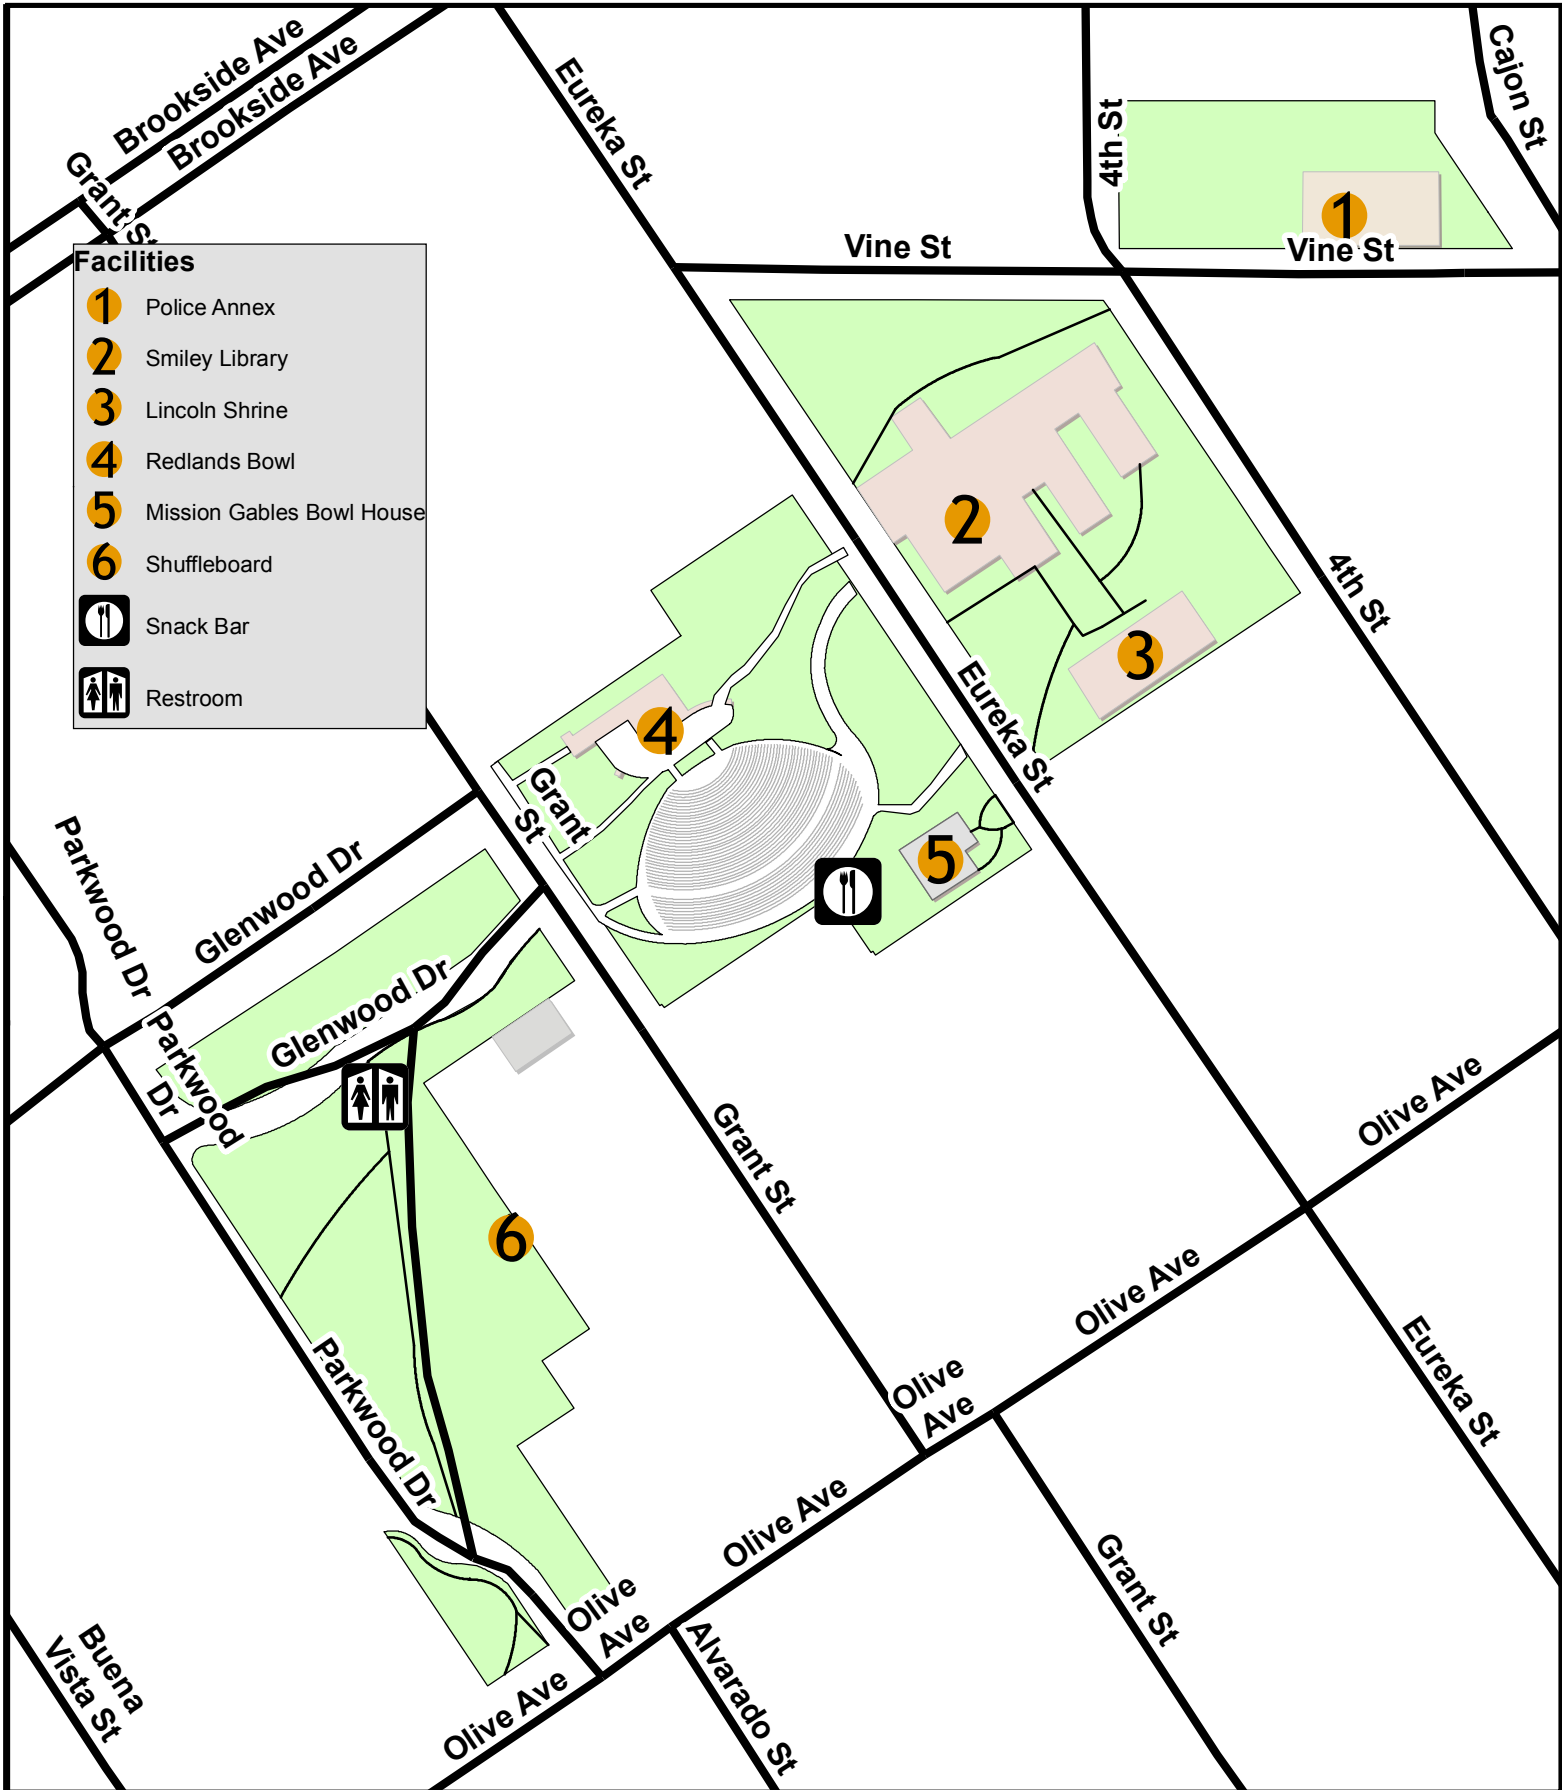

Oakmont Park

Oakmont Park

Facilities

-  Restroom
-  Basketball Court

Redlands Sports Park

Scale

- Facilities**
- 1 Police Annex
 - 2 Smiley Library
 - 3 Lincoln Shrine
 - 4 Redlands Bowl
 - 5 Mission Gables Bowl House
 - 6 Shuffleboard
 -  Snack Bar
 -  Restroom