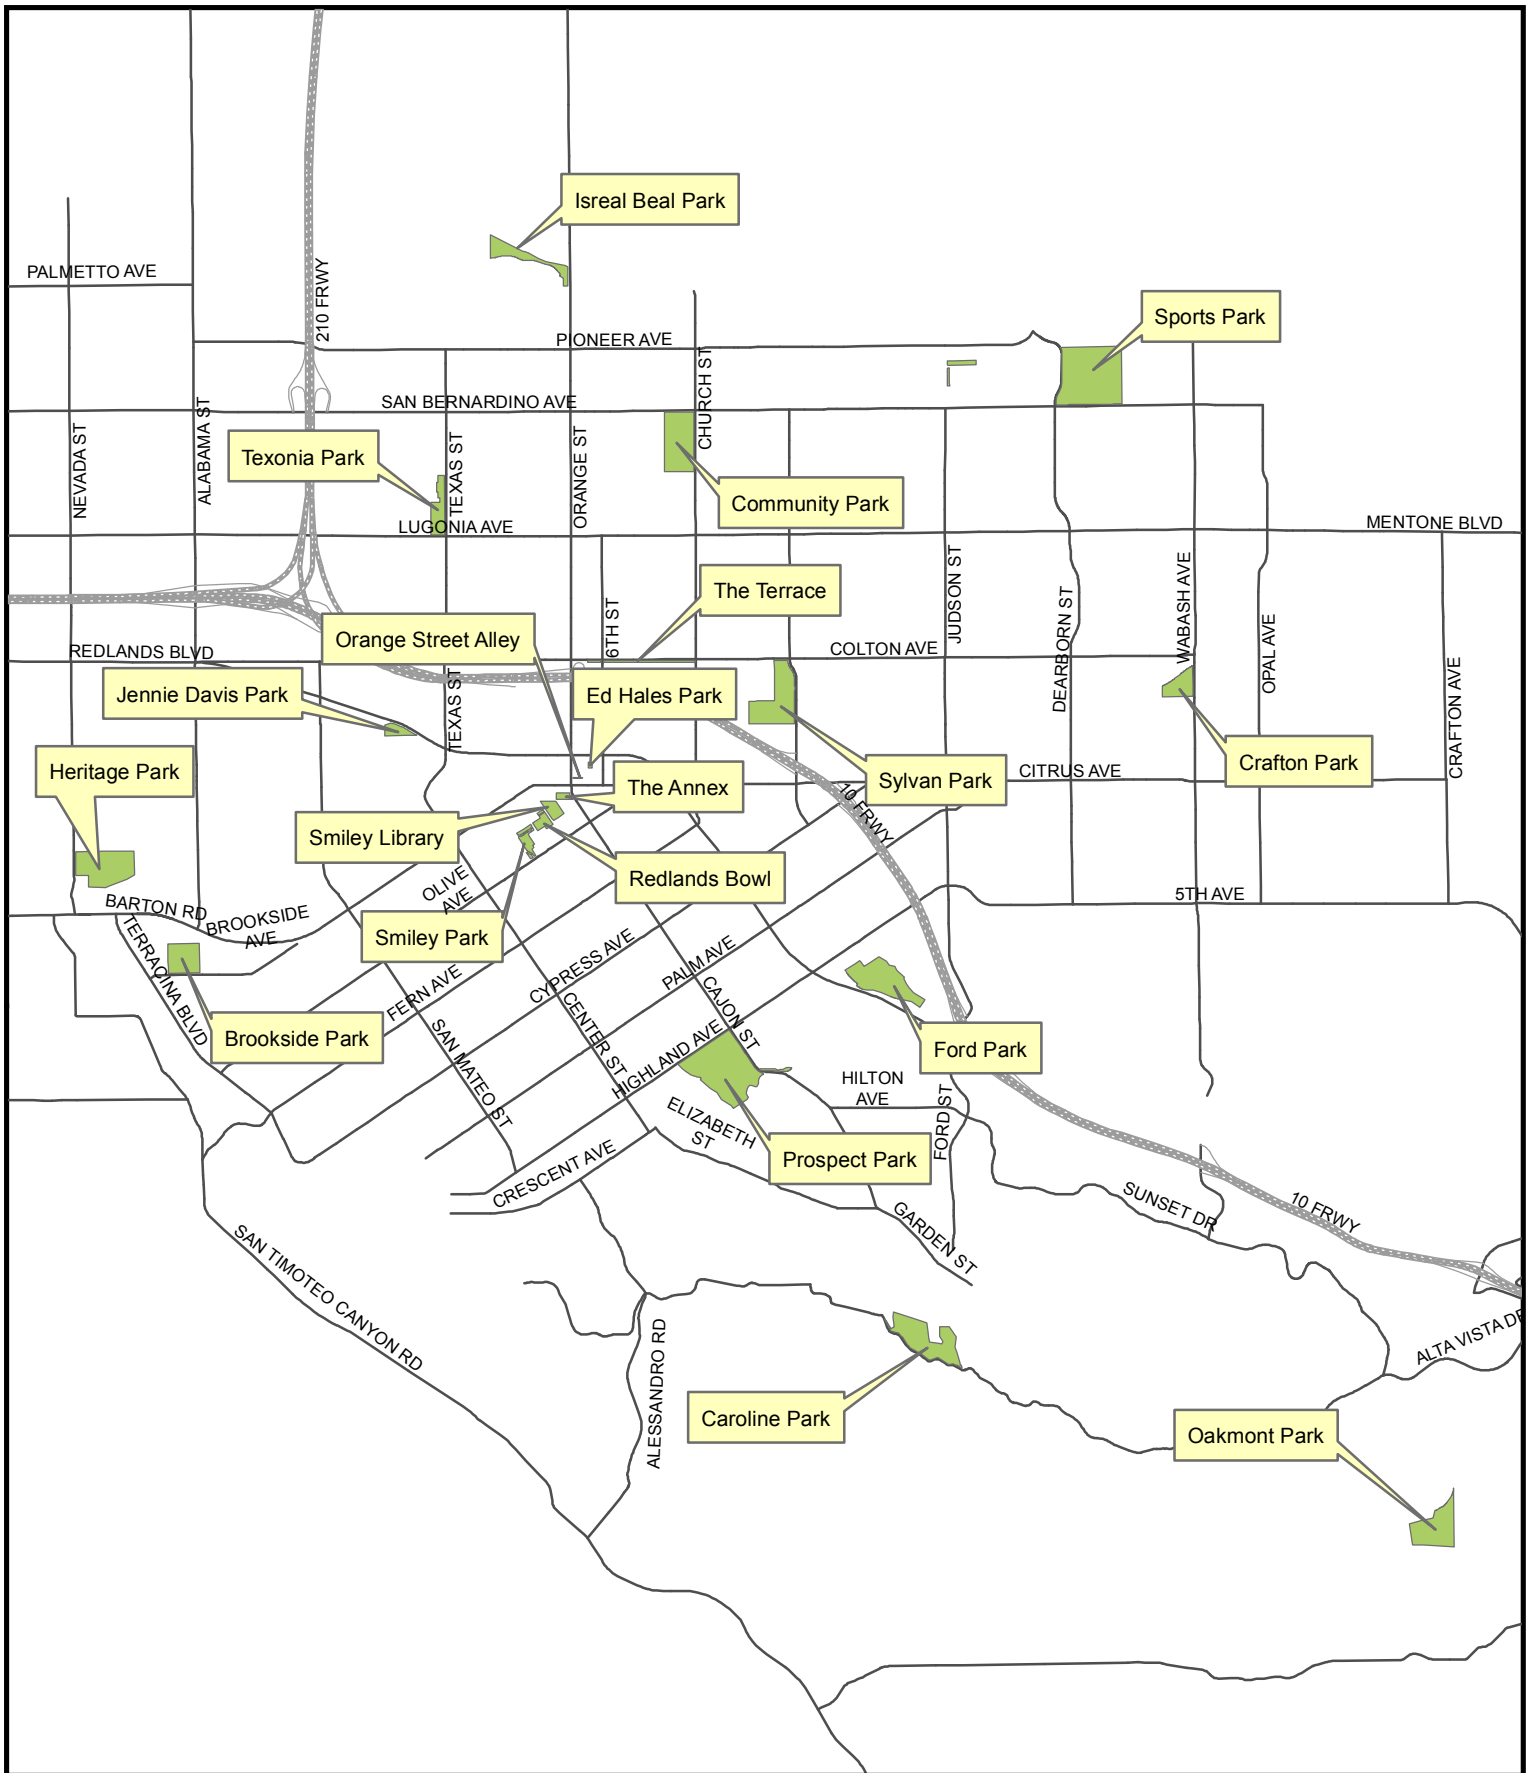

LIST OF CITY PARK FACILITIES & AMENITIES

City Park Facilities	Amphitheater	Baseball/Softball Fields	Basketball Courts	Dog Park	Fishing Ponds	Football Fields	Horseshoe Pits	Lawn Bowling	Open Grassy Areas	Paddle Courts	Picnic Areas	Playground Equipment	Restrooms	Sand Volleyball	Shuffleboards	Snack Bar	Soccer Fields	Stage/Bandstand Area	Tennis Courts	Trails/Nature Study	Volleyball	Total Acreage
Brookside Park 1630 Brookside Ave									✓		✓	✓	✓				✓					9.3
Caroline Park 206 & 320 W. Sunset Dr									✓											✓		17
Community Park 1535 N. Church St		✓				✓			✓		✓	✓	✓			✓	✓					9.1
Crafton Park 601 N. Wabash Ave									✓		✓	✓	✓	✓			✓					6.8
Ed Hales Park 101 E. State St											✓							✓				0.6
Ford Park 955 Parkford Dr				✓	✓				✓	✓	✓	✓	✓						✓			20
Heritage Park 11126 Iowa St									✓		✓											18
Isreal Beal Park 255 Riverview Dr			✓						✓		✓	✓	✓							✓		7.8
Jennie Davis Park 923 W. Redlands Blvd									✓		✓	✓	✓									4.0
Oakmont Park 31212 Sutherland Dr									✓		✓									✓		15
Prospect Park 352 Prospect Dr	✓										✓	✓						✓				35
Smiley Park 168 S. Eureka St	✓						✓		✓		✓	✓			✓			✓				9.2
Sports Park 1790 N. Dearborn St			✓										✓		✓	✓						48.0
Sylvan Park 730 Chapel St		✓					✓	✓	✓		✓	✓	✓		✓			✓		✓	✓	23
Texonia Park 1321 Texas St			✓						✓		✓	✓	✓				✓					11
The Terrace 106 & 500 E. Colton Ave																				✓		2.5

Redlands Parks

Facilities

-  Playground
-  Restroom

BROOKSIDE AVE

BROOKSIDE AVE

BROOKSIDE AVE

TERRACINA BLVD

CASCADE ST

STATE ST

Orange Street Alley

5TH ST

CITRUS AVE

CITRUS AVE

Ed Hales Park & Orange Street Alley

Facilities

-  Parking
-  Picnic Tables