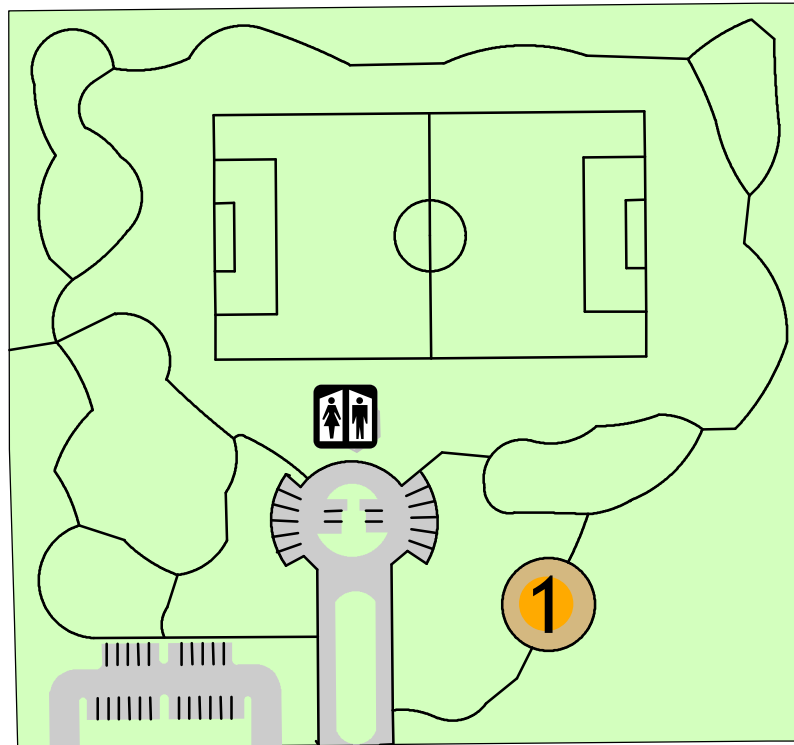

LIST OF CITY PARK FACILITIES & AMENITIES

City Park Facilities	Amphitheater	Baseball/Softball Fields	Basketball Courts	Dog Park	Fishing Ponds	Football Fields	Horseshoe Pits	Lawn Bowling	Open Grassy Areas	Paddle Courts	Picnic Areas	Playground Equipment	Restrooms	Sand Volleyball	Shuffleboards	Snack Bar	Soccer Fields	Stage/Bandstand Area	Tennis Courts	Trails/Nature Study	Volleyball	Total Acreage
Brookside Park 1630 Brookside Ave									✓		✓	✓	✓				✓					9.3
Caroline Park 206 & 320 W. Sunset Dr									✓											✓		17
Community Park 1535 N. Church St		✓				✓			✓		✓	✓	✓			✓	✓					9.1
Crafton Park 601 N. Wabash Ave									✓		✓	✓	✓	✓			✓					6.8
Ed Hales Park 101 E. State St											✓							✓				0.6
Ford Park 955 Parkford Dr				✓	✓				✓	✓	✓	✓	✓						✓			20
Heritage Park 11126 Iowa St									✓		✓											18
Isreal Beal Park 255 Riverview Dr			✓						✓		✓	✓	✓							✓		7.8
Jennie Davis Park 923 W. Redlands Blvd									✓		✓	✓	✓									4.0
Oakmont Park 31212 Sutherland Dr									✓		✓									✓		15
Prospect Park 352 Prospect Dr	✓										✓	✓						✓				35
Smiley Park 168 S. Eureka St	✓						✓		✓		✓	✓			✓			✓				9.2
Sports Park 1790 N. Dearborn St			✓										✓		✓	✓						48.0
Sylvan Park 730 Chapel St		✓					✓	✓	✓		✓	✓	✓		✓			✓		✓	✓	23
Texonia Park 1321 Texas St			✓						✓		✓	✓	✓				✓					11
The Terrace 106 & 500 E. Colton Ave																				✓		2.5

Redlands Parks

Facilities

-  Playground
-  Restroom

BROOKSIDE AVE

BROOKSIDE AVE

BROOKSIDE AVE

TERRACINA BLVD

CASCADE ST