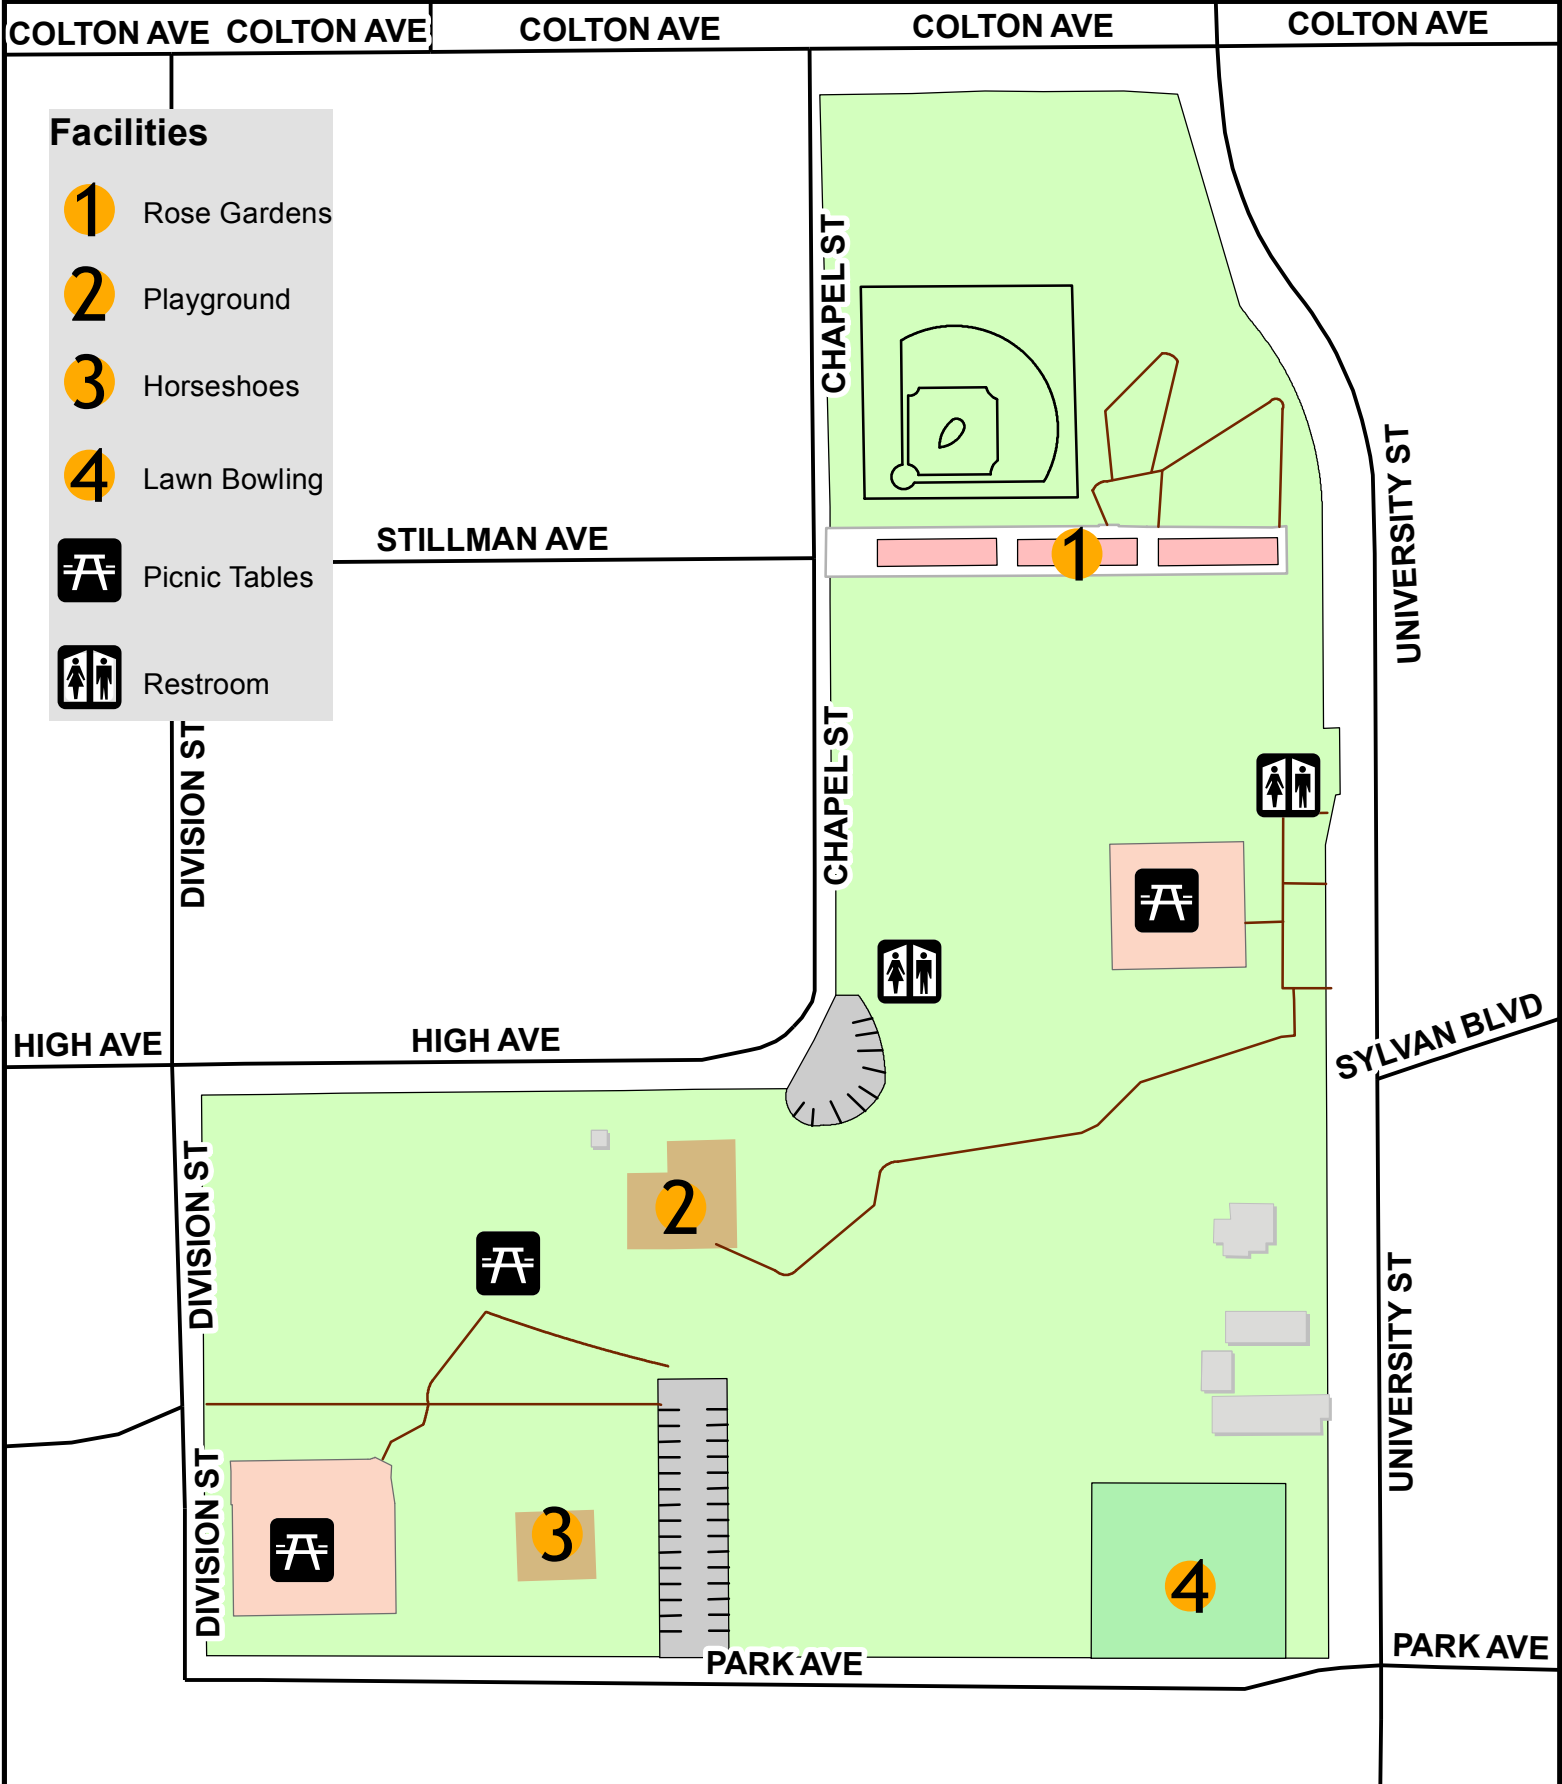

Oakmont Park

Oakmont Park

Facilities

-  Restroom
-  Basketball Court

Redlands Sports Park

Scale

- Facilities**
- 1 Police Annex
 - 2 Smiley Library
 - 3 Lincoln Shrine
 - 4 Redlands Bowl
 - 5 Mission Gables Bowl House
 - 6 Shuffleboard
 -  Snack Bar
 -  Restroom

Smiley Park

City of REDLANDS "A CITY THAT WORKS"

Scale

Sylvan Park

Scale

PENNSYLVANIA AVE

PENNSYLVANIA AVE

PENNSYLVANIA AVE