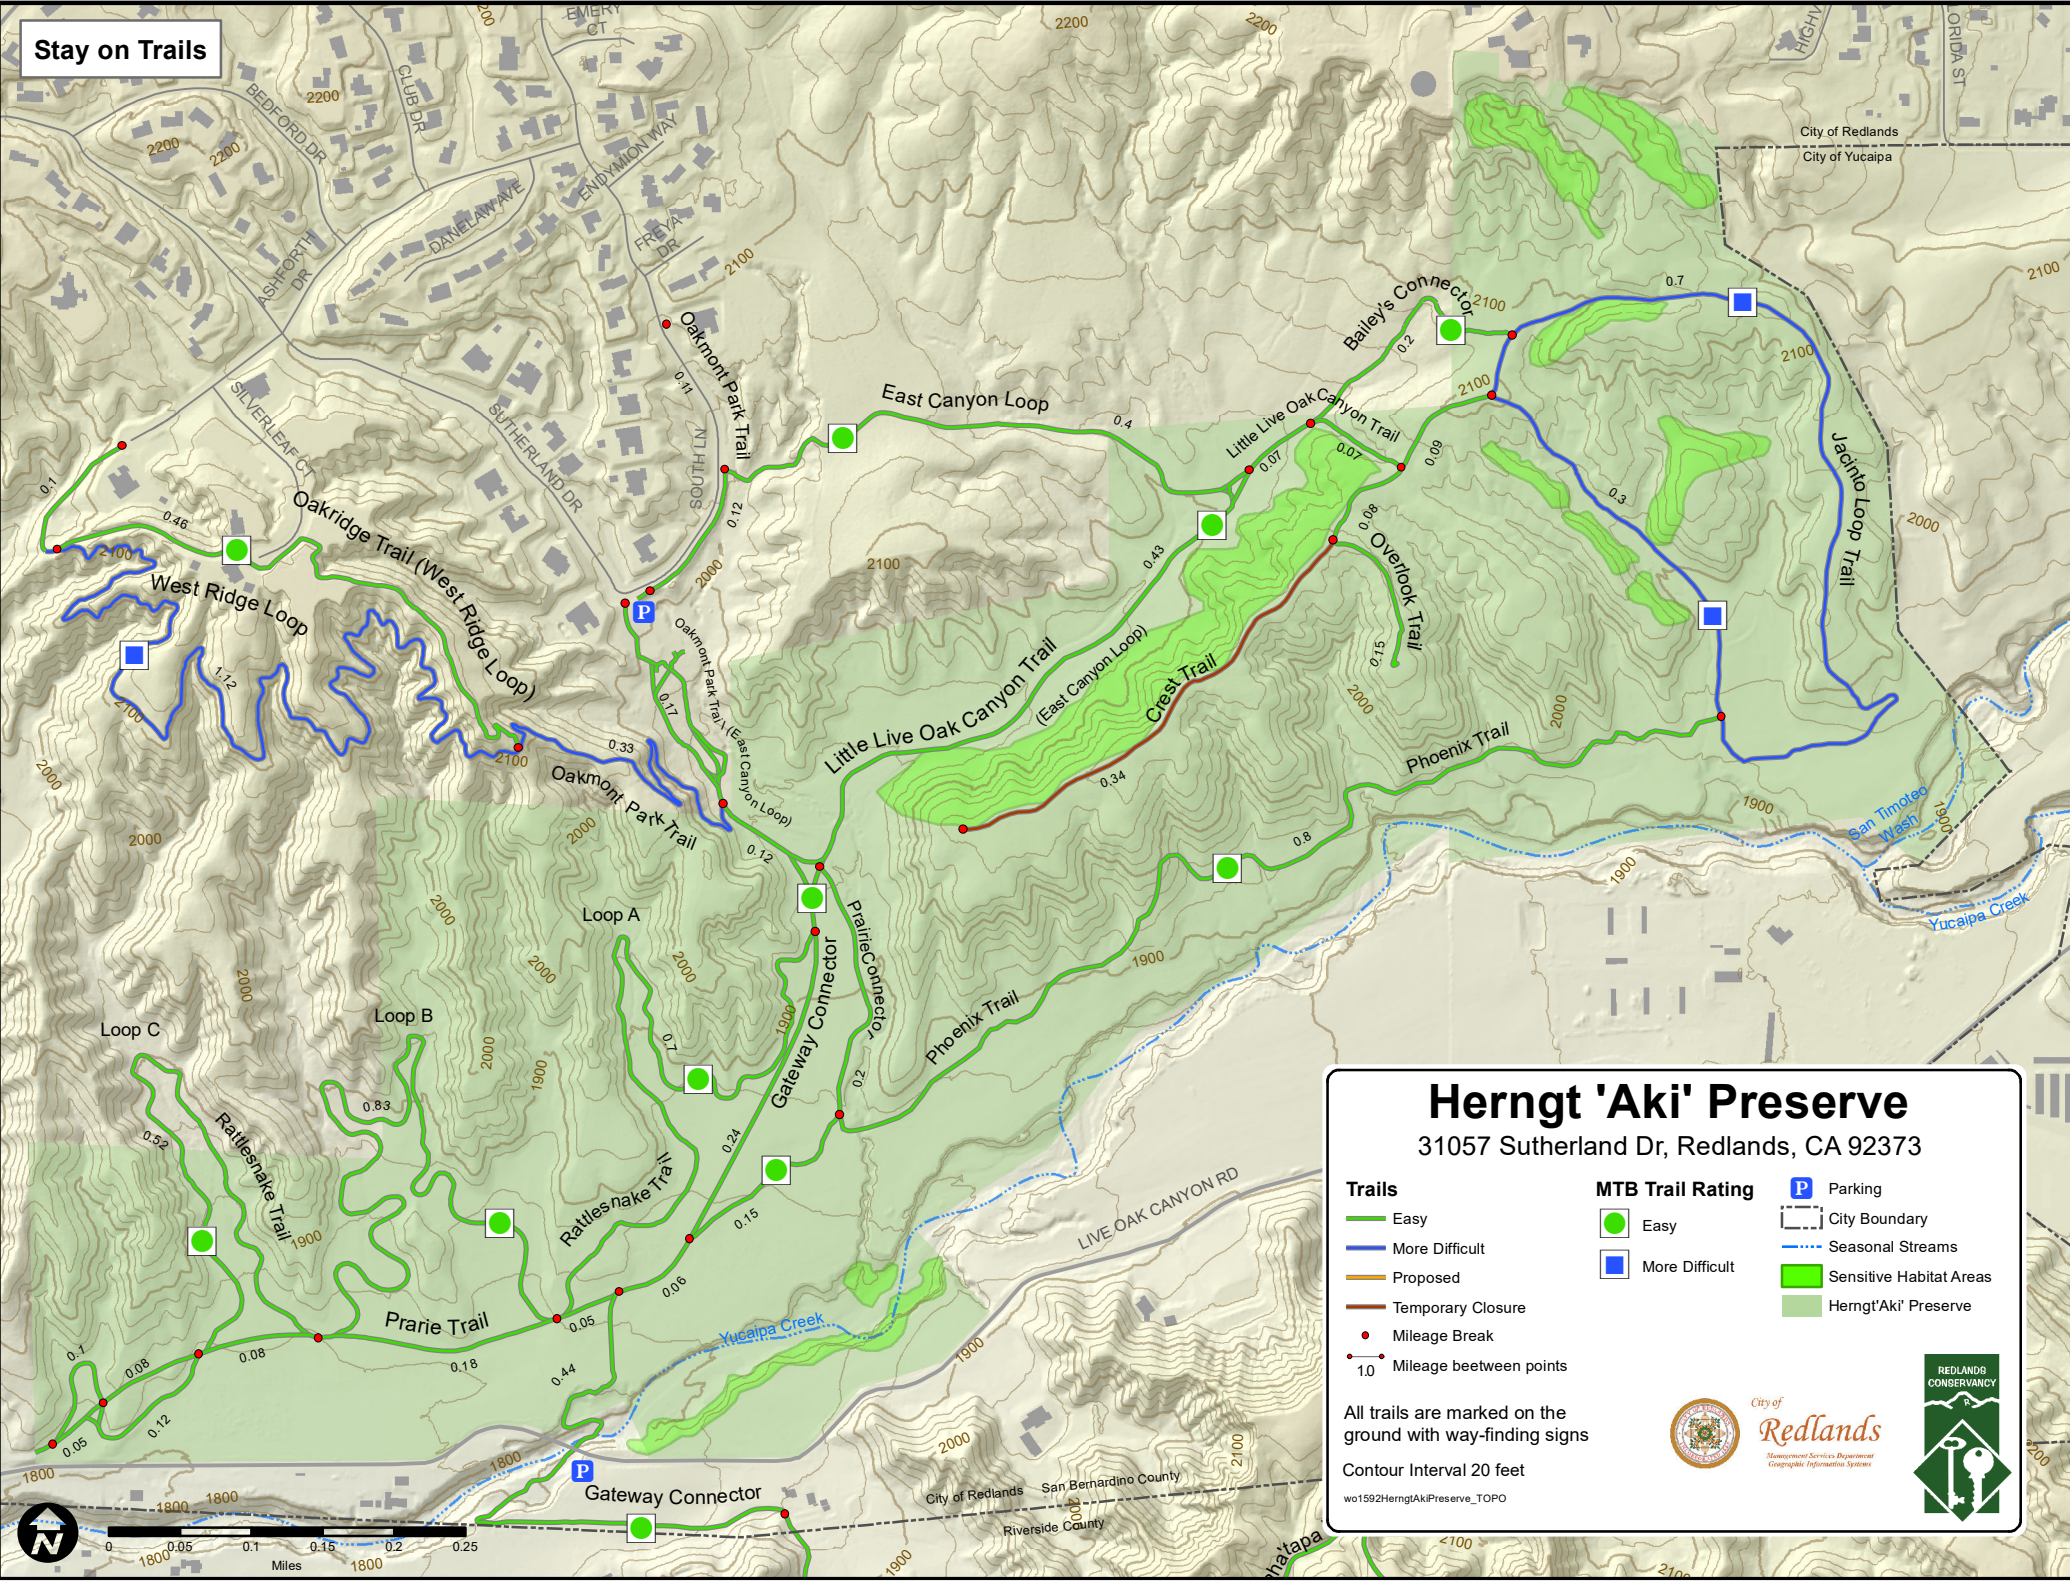

Stay on Trails

Herngt 'Aki' Preserve

31057 Sutherland Dr, Redlands, CA 92373

Trails

- Easy
- More Difficult
- Proposed
- Temporary Closure
- Mileage Break
- 1.0 Mileage between points

MTB Trail Rating

- Easy
- More Difficult

P Parking

- City Boundary
- Seasonal Streams
- Sensitive Habitat Areas
- Herngt'Aki' Preserve

All trails are marked on the ground with way-finding signs

Contour Interval 20 feet

w01592HerngtAkiPreserve_TOPO